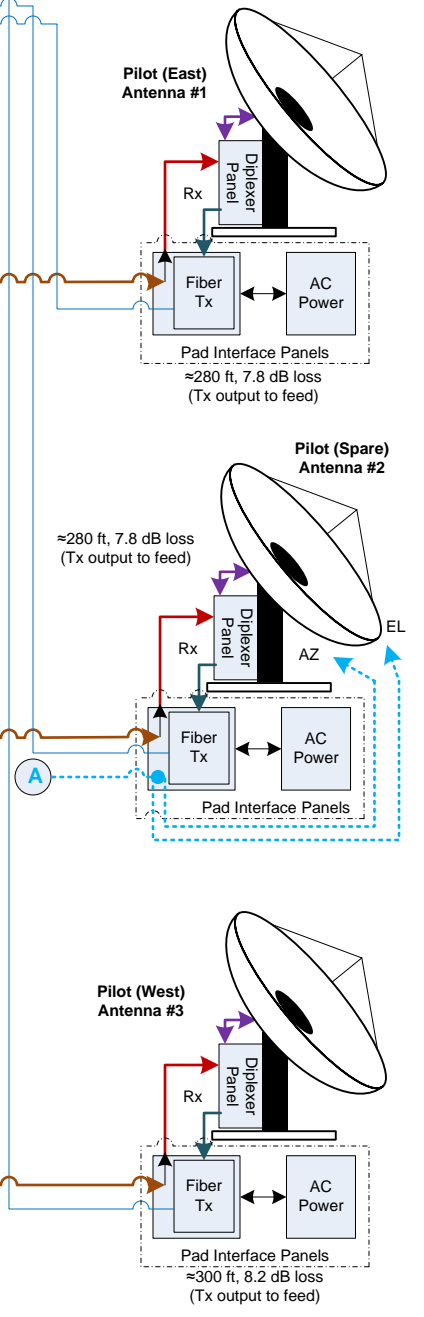

Operations Floor

3.8m Antenna Specifications

RHCP
Tx Gain ≈ 21.5 dB @ 401 MHz
Rx Gain ≈ 22.5 dB @ 401 MHz
3 dB beam width ≈ 13.3 °
LNA gain=25 dB
Rx input 1dB Compression = -50 dBm

Cables Legend

Network Connections
MultiMode Fiber Cable
Single Mode Fiber Cable
Inter-rack Cable - Tx
LMR 400 Cable - Tx
Heliac LDF4.5-50 5/8" Cable - Tx
Heliac LDF4-50A 1/2" Cable - Tx/Rx
LMR 240 Cable - Rx
Antenna Control Cable

GOES 8m Shelter

Wallops GOES DCS UHF Antenna System

A