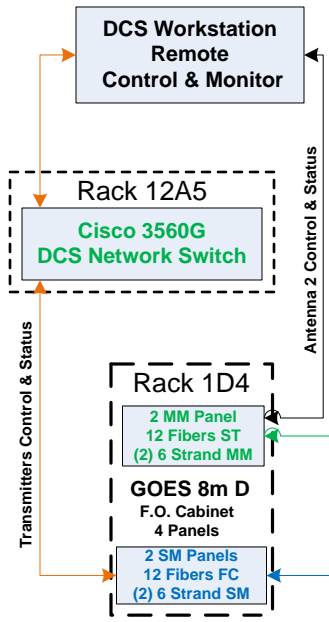

Operations Floor

3.8m Antenna Specifications

RHCP
Tx Gain ≈ 21.5 dB @ 401 MHz
Rx Gain ≈ 22.5 dB @ 401 MHz
3 dB beam width ≈ 13.3 °
LNA gain=25 dB
Rx input 1dB Compression = -50 dBm

Cables Legend

Network Connections
MultiMode Fiber Cable
Single Mode Fiber Cable
Inter-rack Cable - Tx
LMR 400 Cable - Tx
Heliac LDF4.5-50 5/8" Cable - Tx
Heliac LDF4-50A 1/2" Cable - Tx/Rx
LMR 240 Cable - Rx
Antenna Control Cable

GOES 8m Shelter

Wallops GOES DCS UHF Antenna System

A