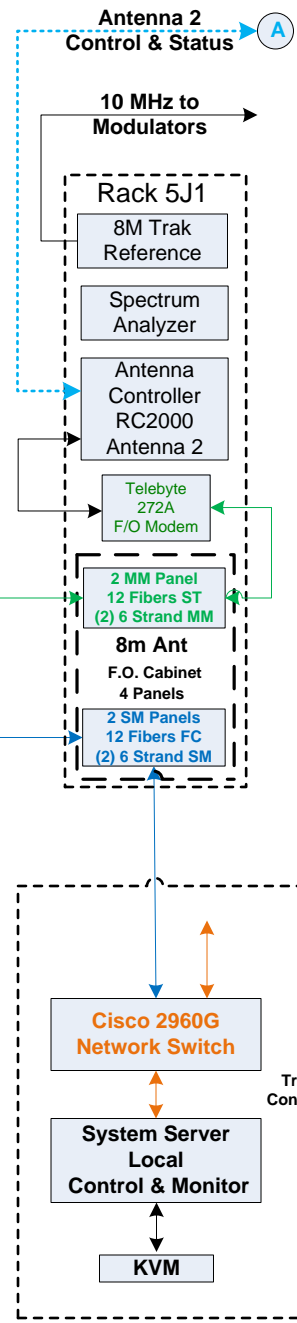

Operations Floor

3.8m Antenna Specifications

RHCP
Tx Gain ≈ 21.5 dB @ 401 MHz
Rx Gain ≈ 22.5 dB @ 401 MHz
3 dB beam width ≈ 13.3 °
LNA gain=25 dB
Rx input 1dB Compression = -50 dBm

Cables Legend

Network Connections
MultiMode Fiber Cable
Single Mode Fiber Cable
Inter-rack Cable - Tx
LMR 400 Cable - Tx
Heliac LDF4.5-50 5/8" Cable - Tx
Heliac LDF4-50A 1/2" Cable - Tx/Rx
LMR 240 Cable - Rx
Antenna Control Cable

GOES 8m Shelter

Wallops GOES DCS UHF Antenna System

A