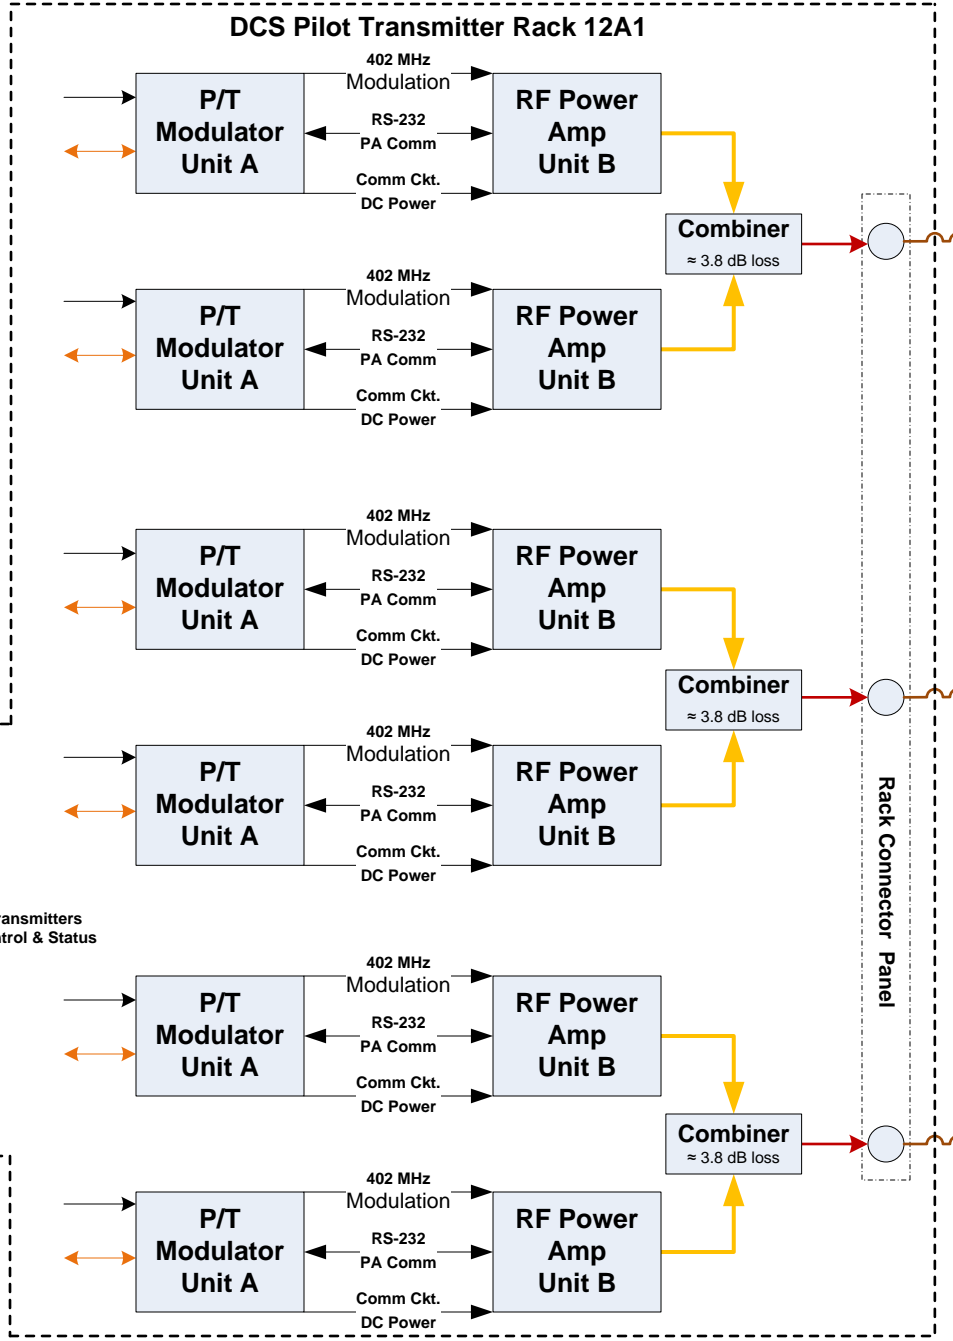

Operations Floor

3.8m Antenna Specifications

RHCP
Tx Gain ≈ 21.5 dB @ 401 MHz
Rx Gain ≈ 22.5 dB @ 401 MHz
3 dB beam width ≈ 13.3 °
LNA gain=25 dB
Rx input 1dB Compression = -50 dBm

Cables Legend

Network Connections
MultiMode Fiber Cable
Single Mode Fiber Cable
Inter-rack Cable - Tx
LMR 400 Cable - Tx
Heliac LDF4.5-50 5/8" Cable - Tx
Heliac LDF4-50A 1/2" Cable - Tx/Rx
LMR 240 Cable - Rx
Antenna Control Cable

GOES 8m Shelter

Wallops GOES DCS UHF Antenna System

A